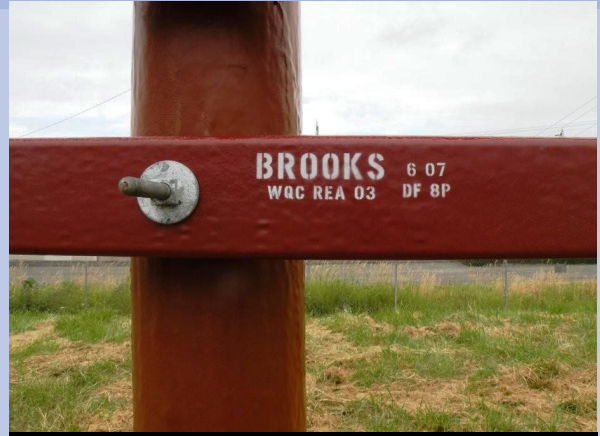

**EXTENDA**  
SHIELD

## EXTENDA-SHIELD PRODUCTS

**Extenda-Shield** is an ultra-strong protective coating from the Brooks' line of Extenda products. The product successfully extends the life of many materials, including wood crossarms. The easy-to-use formula quickly coats the surface making the crossarm virtually impenetrable!