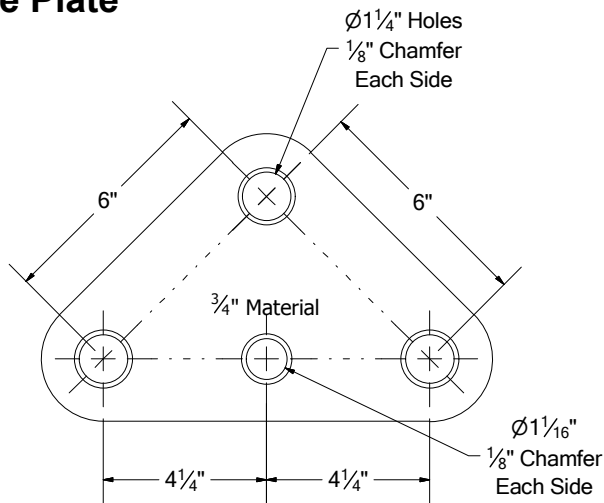

Yoke Plates

22523 Yoke Plate

Double Guy

Catalog Number	Approx. Wt. Lbs. Each
22523	5.5

22524 Yoke Plate

Catalog Number	Approx. Wt. Lbs. Each
22524	9.1

22525 Yoke Plate

Catalog Number	Approx. Wt. Lbs. Each
22525	5.0