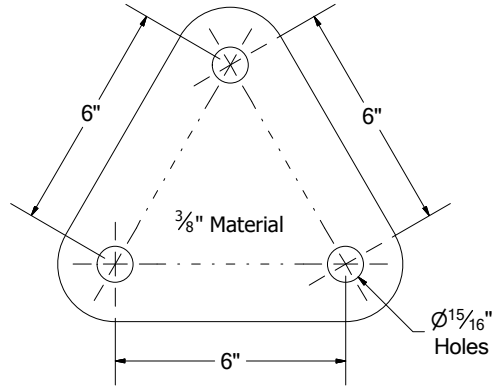

Yoke Plates

22523 Yoke Plate

Double Guy

Catalog Number	Approx. Wt. Lbs. Each
22523	5.5

22524 Yoke Plate

Catalog Number	Approx. Wt. Lbs. Each
22524	9.1

22525 Yoke Plate

Catalog Number	Approx. Wt. Lbs. Each
22525	5.0