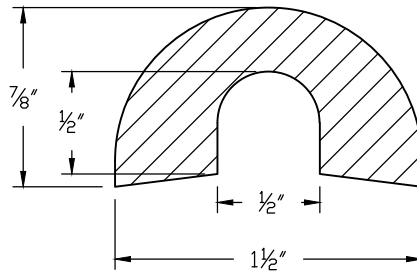

## Ground Wire Moulding

BROOKS Ground Wire Mouldings are furnished standard in 8' lengths and treated with pentachlorophenol.

**Type 100**

**Type 200**

**Type 300**

Catalog Number	Type	Species	Length	Standard Package Qty.	Approx. Wt. Lbs. Each
BR100-08-GWM	100	Douglas fir	8'-0"	50 pcs./400 lft.	1.0
BR200-08-GWM	200	Douglas fir	8'-0"	42 pcs./336 lft.	1.4
BR300-08-GWM	300	Douglas fir	8'-0"	25 pcs./200 lft.	2.4

Also available in Oak. To order Oak Ground Wire Moulding, add "OAK" before the length.  
 Ordering Example: BR100-OAK-08-GWM.