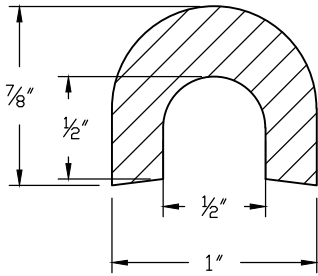

## Ground Wire Moulding

BROOKS Ground Wire Mouldings are furnished standard in 8' lengths and treated with pentachlorophenol.

**Type 100**

**Type 200**

**Type 300**

Catalog Number	Type	Species	Length	Standard Package Qty.	Approx. Wt. Lbs. Each
BR100-08-GWM	100	Douglas fir	8'-0"	50 pcs./400 lft.	1.0
BR200-08-GWM	200	Douglas fir	8'-0"	42 pcs./336 lft.	1.4
BR300-08-GWM	300	Douglas fir	8'-0"	25 pcs./200 lft.	2.4

Also available in Oak. To order Oak Ground Wire Moulding, add "OAK" before the length.  
 Ordering Example: BR100-OAK-08-GWM.