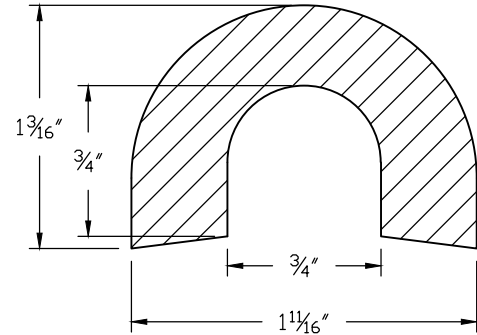

## Ground Wire Moulding

BROOKS Ground Wire Mouldings are furnished standard in 8' lengths and treated with pentachlorophenol.

**Type 100**

**Type 200**

**Type 300**

Catalog Number	Type	Species	Length	Standard Package Qty.	Approx. Wt. Lbs. Each
BR100-08-GWM	100	Douglas fir	8'-0"	50 pcs./400 lft.	1.0
BR200-08-GWM	200	Douglas fir	8'-0"	42 pcs./336 lft.	1.4
BR300-08-GWM	300	Douglas fir	8'-0"	25 pcs./200 lft.	2.4

Also available in Oak. To order Oak Ground Wire Moulding, add "OAK" before the length.  
 Ordering Example: BR100-OAK-08-GWM.